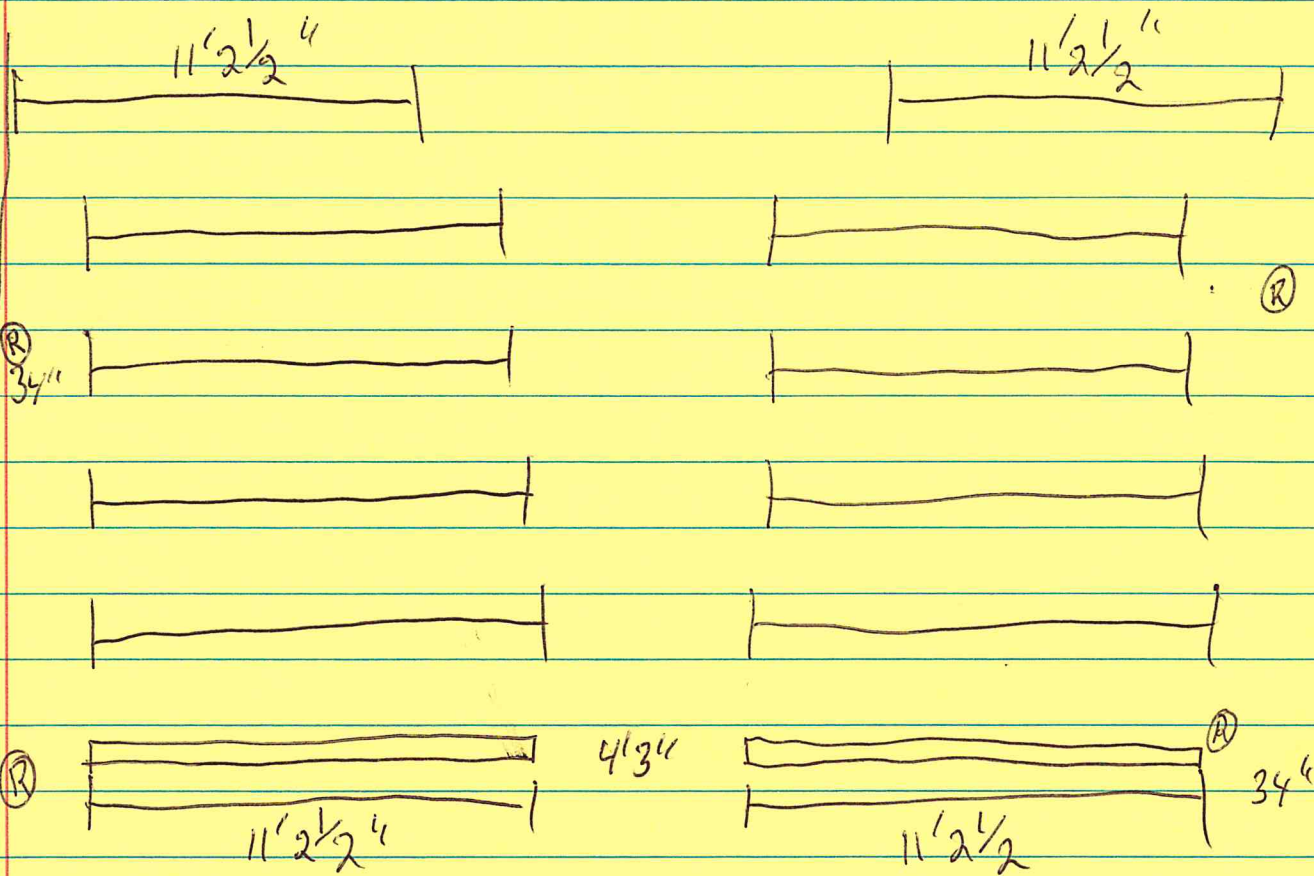

Crtm #1

Salisbury

35" tall

Cr7 rm # 2

Salisbury

35'' tall

9' 2''