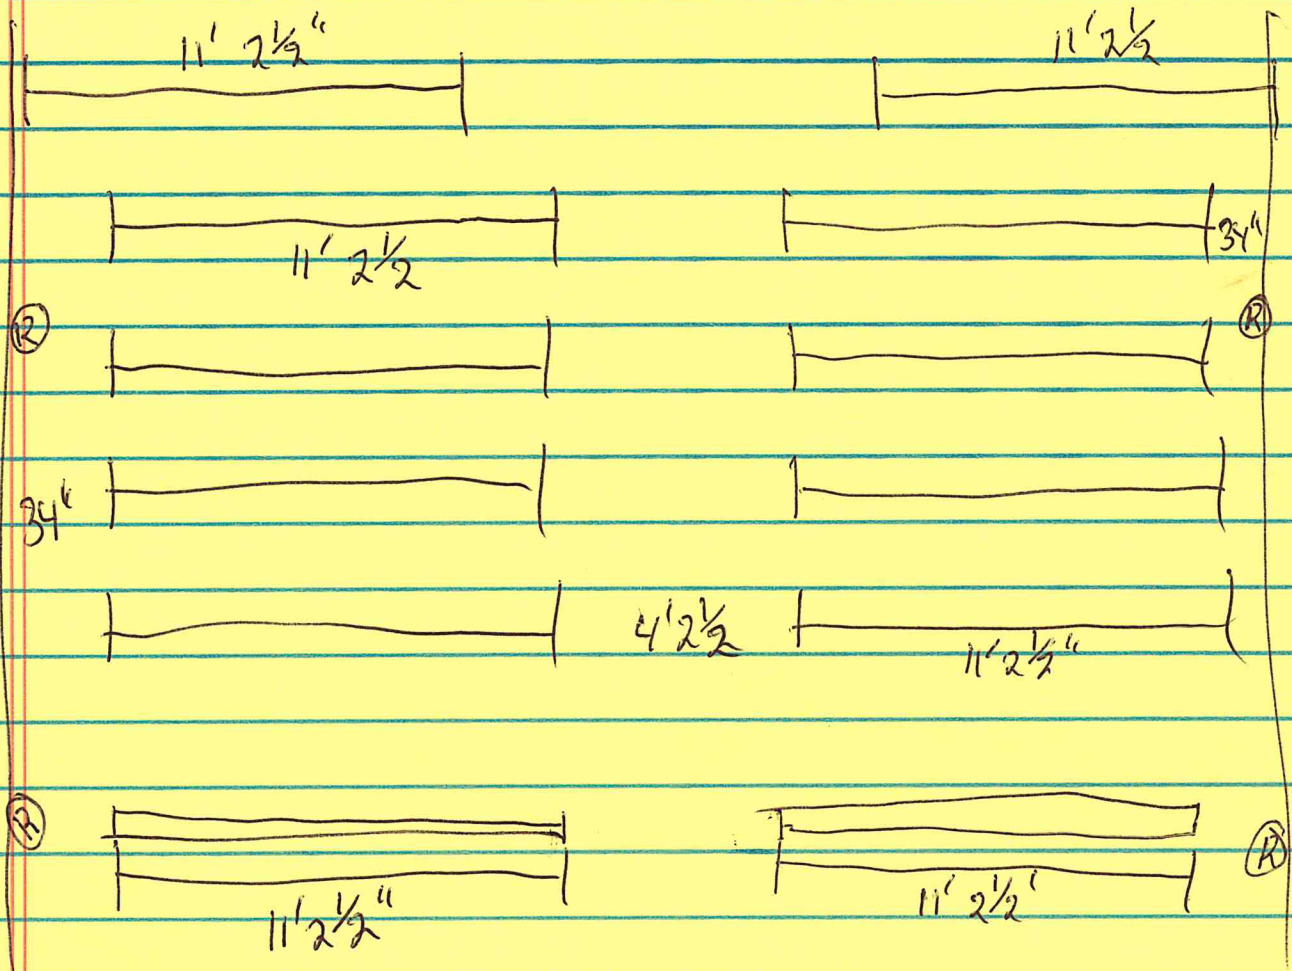

Crtm #1

Salisbury

35" tall

Cr7 rm # 2

Salisbury

35'' tall

9' 2''