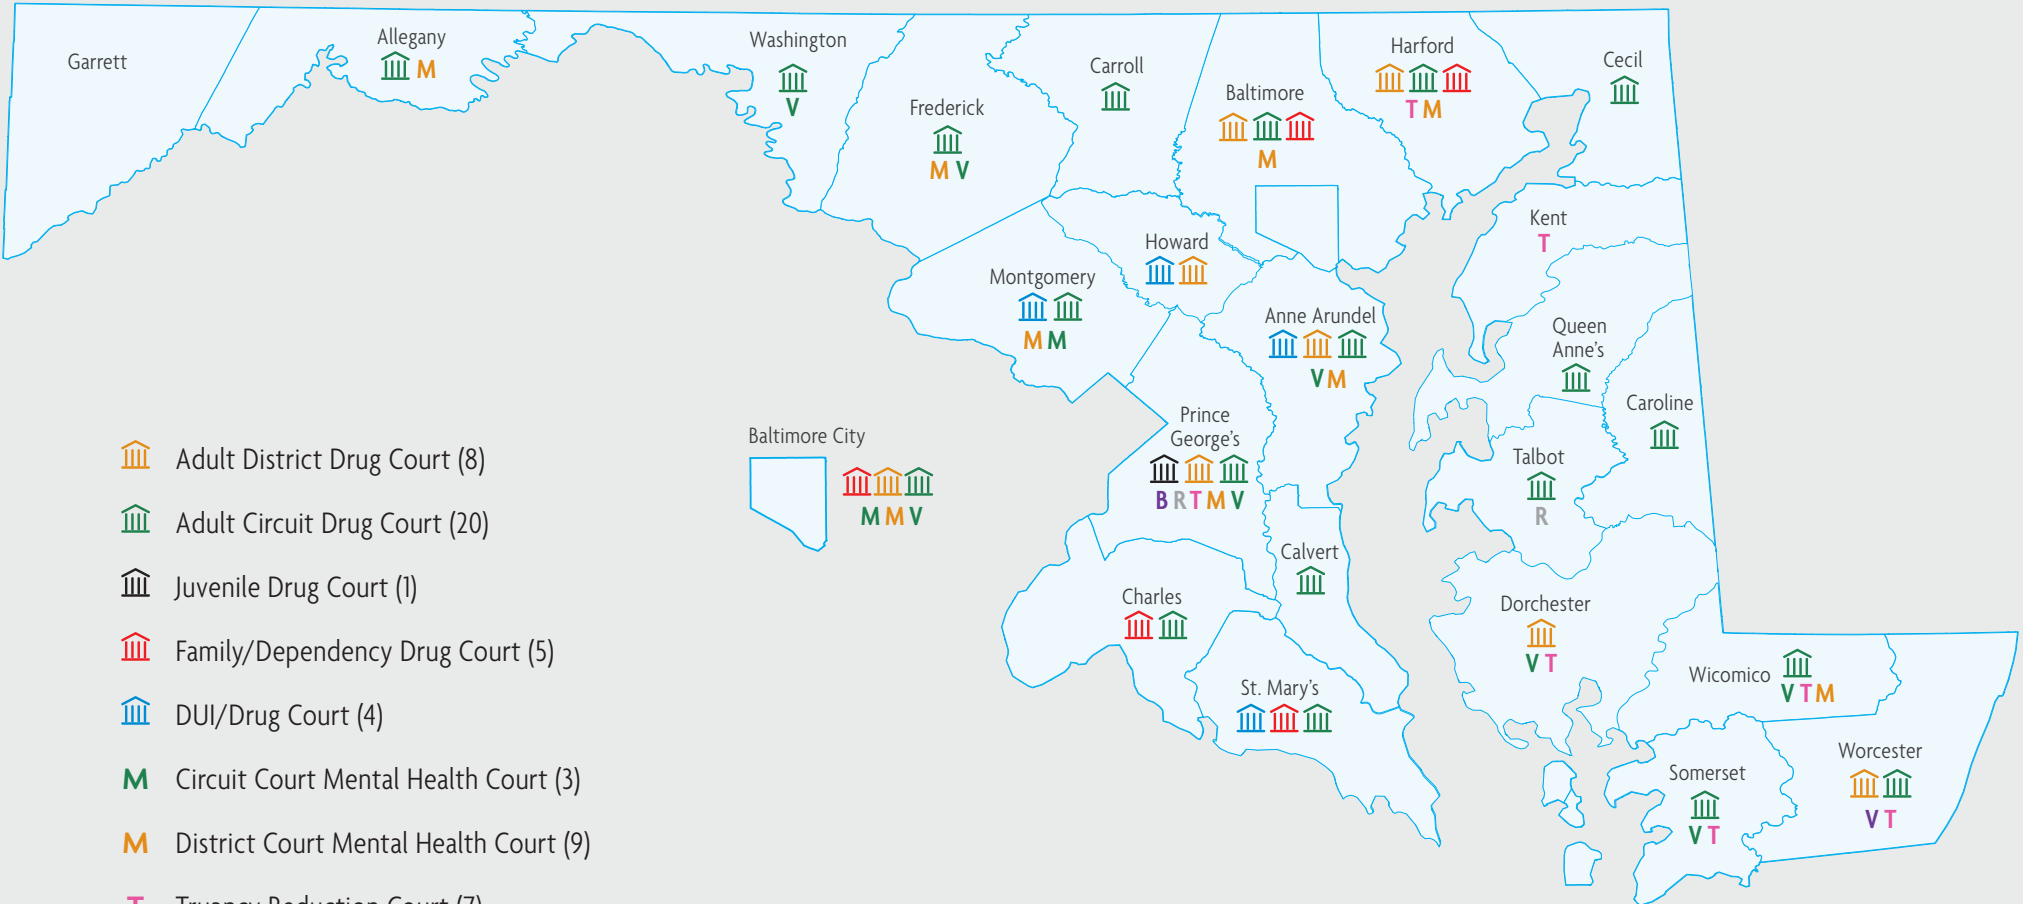

Operational Problem-Solving Courts in Maryland

-  Adult District Drug Court (8)
-  Adult Circuit Drug Court (20)
-  Juvenile Drug Court (1)
-  Family/Dependency Drug Court (5)
-  DUI/Drug Court (4)
-  Circuit Court Mental Health Court (3)
-  District Court Mental Health Court (9)
-  Truancy Reduction Court (7)
-  Re-Entry Court (2)
-  Veterans Court (9)
-  Back on Track (1)